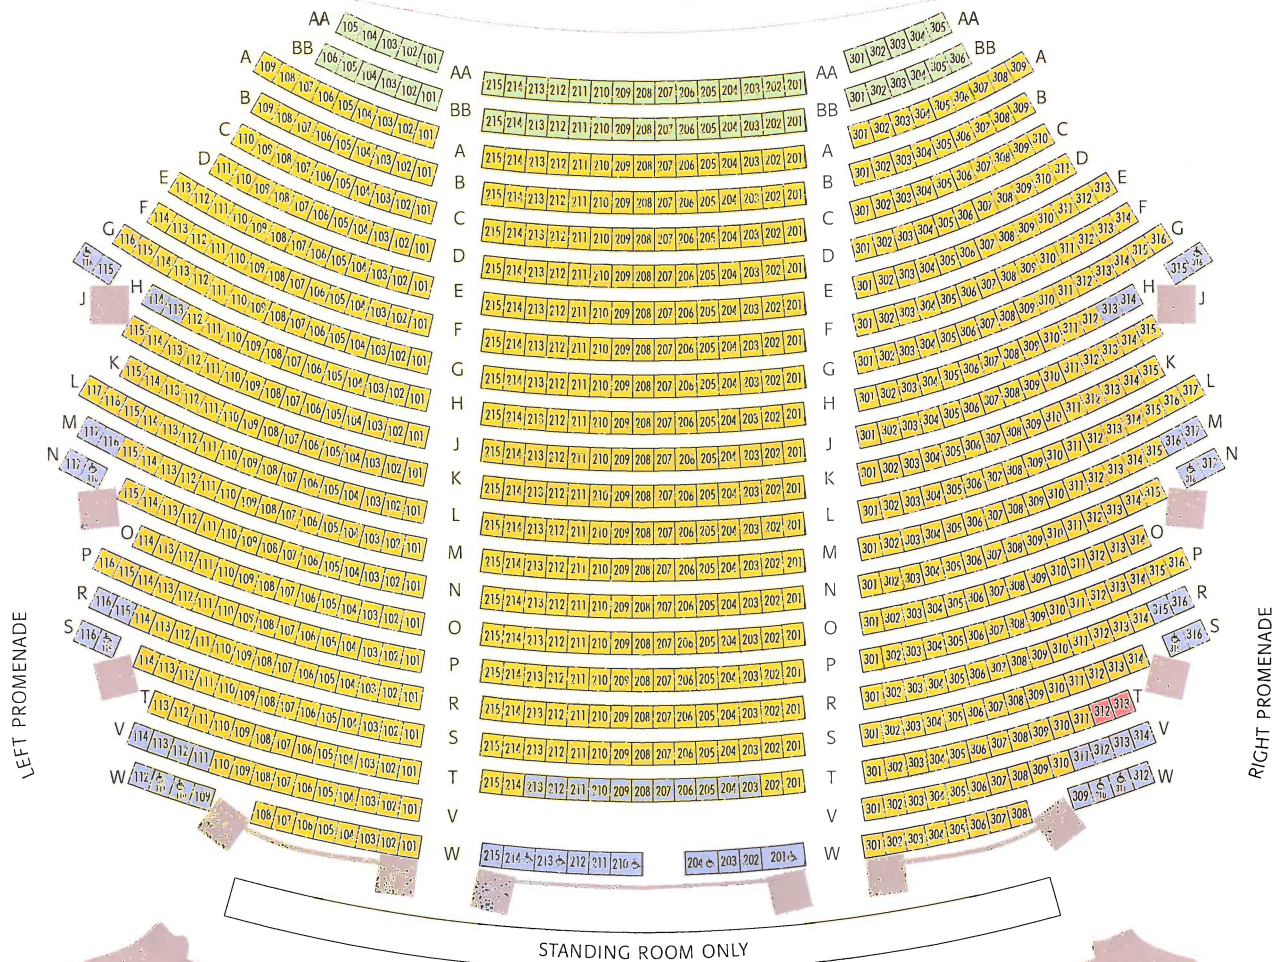

SEVERANCE HALL

STAGE

ORCHESTRA LEVEL (MAIN FLOOR)

- Front Chairs¹
- Orchestra Seats
- Box Seats
- Box Jump Seats
- ADA Wheelchair Seats
- Companion Seats
- MAA Seats

¹Front Chairs are available only when production needs do not necessitate use of the stage elevators.

BOXES

SEVERANCE HALL