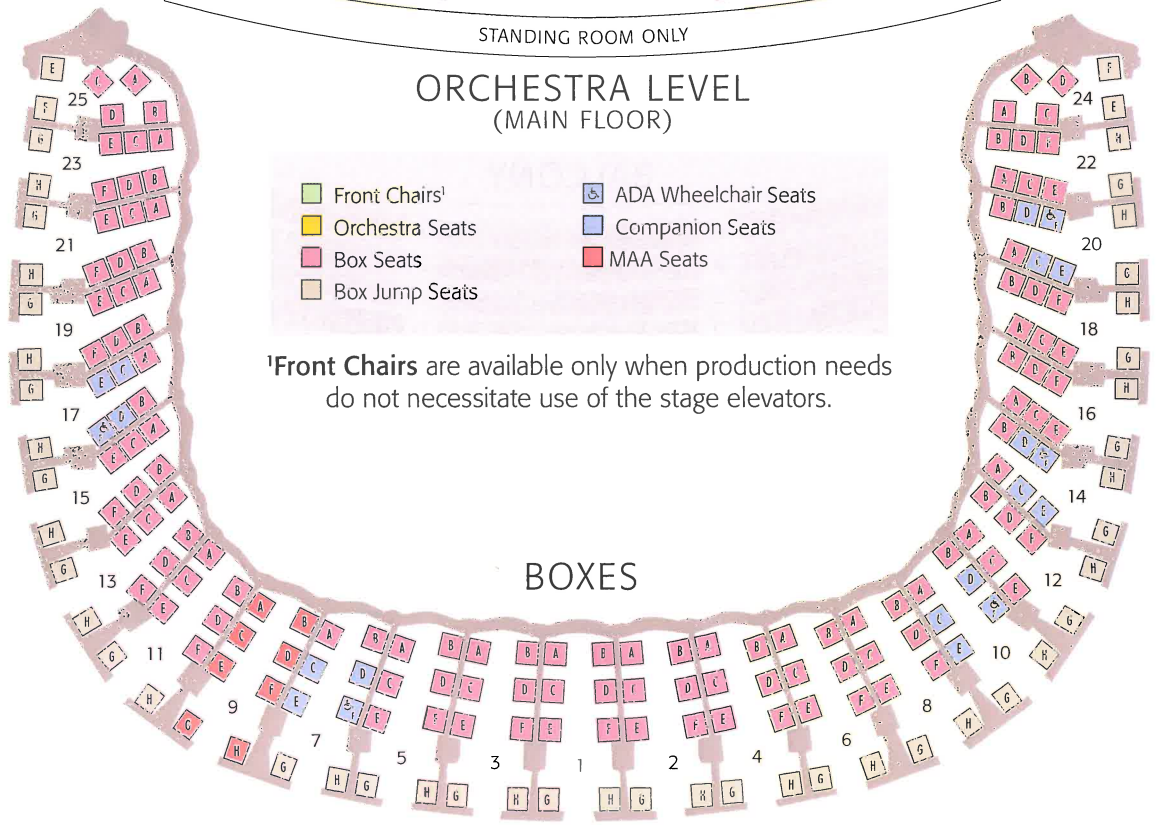

SEVERANCE HALL

STAGE

ORCHESTRA LEVEL (MAIN FLOOR)

- Front Chairs¹
- Orchestra Seats
- Box Seats
- Box Jump Seats
- ADA Wheelchair Seats
- Companion Seats
- MAA Seats

¹Front Chairs are available only when production needs do not necessitate use of the stage elevators.

BOXES

SEVERANCE HALL